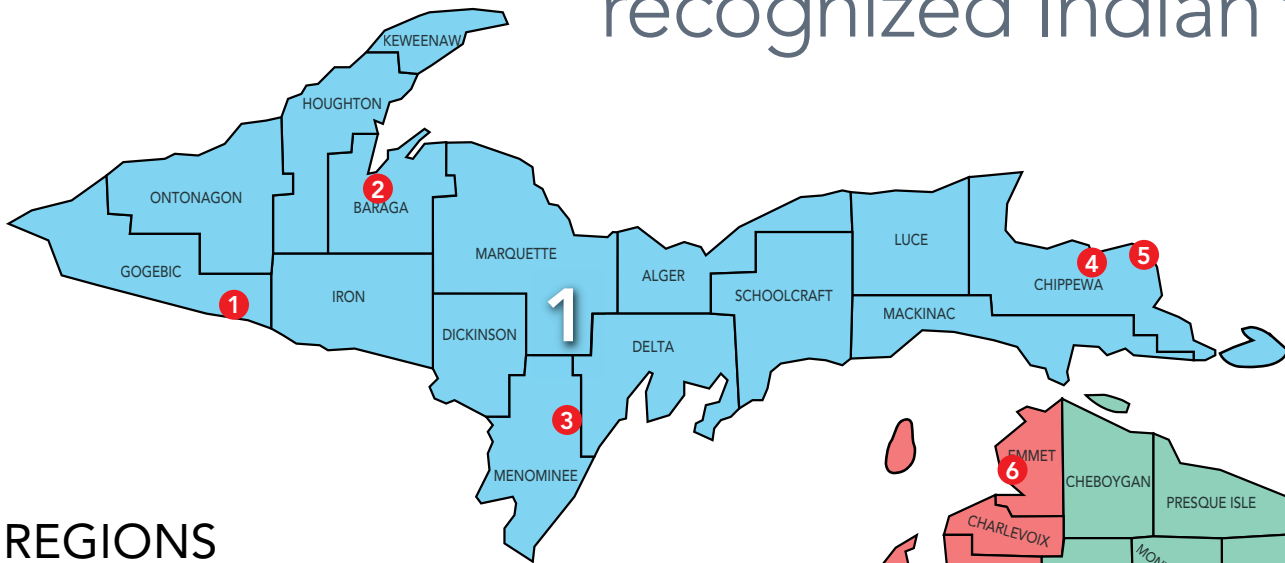

Michigan's federally recognized Indian tribes

REGIONS

1 Upper Peninsula region

1. Lac Vieux Desert Band of Lake Superior Chippewa Indians
2. Keweenaw Bay Indian Community
3. Hannahville Indian Community
4. Bay Mills Indian Community
5. Sault Ste. Marie Tribe of Chippewa Indians

2 Northwest region

6. Little Traverse Bay Bands of Odawa Indians
7. Grand Traverse Band of Ottawa and Chippewa Indians
8. Little River Band of Ottawa Indians

3 Northeast region

4 West Michigan region

9. Match-E-Be-Nash-She-Wish Band of Potawatomi Indians (Gun Lake Tribe)

5 East Central Michigan region

10. Saginaw Chippewa Indian Tribe

6 East Michigan region

7 South Central region

8 Southwest region

11. Pokagon Band of Potawatomi Indians
12. Nottawaseppi Huron Band of Potawatomi Indians

9 Southeast Michigan region

10 Detroit Metro region