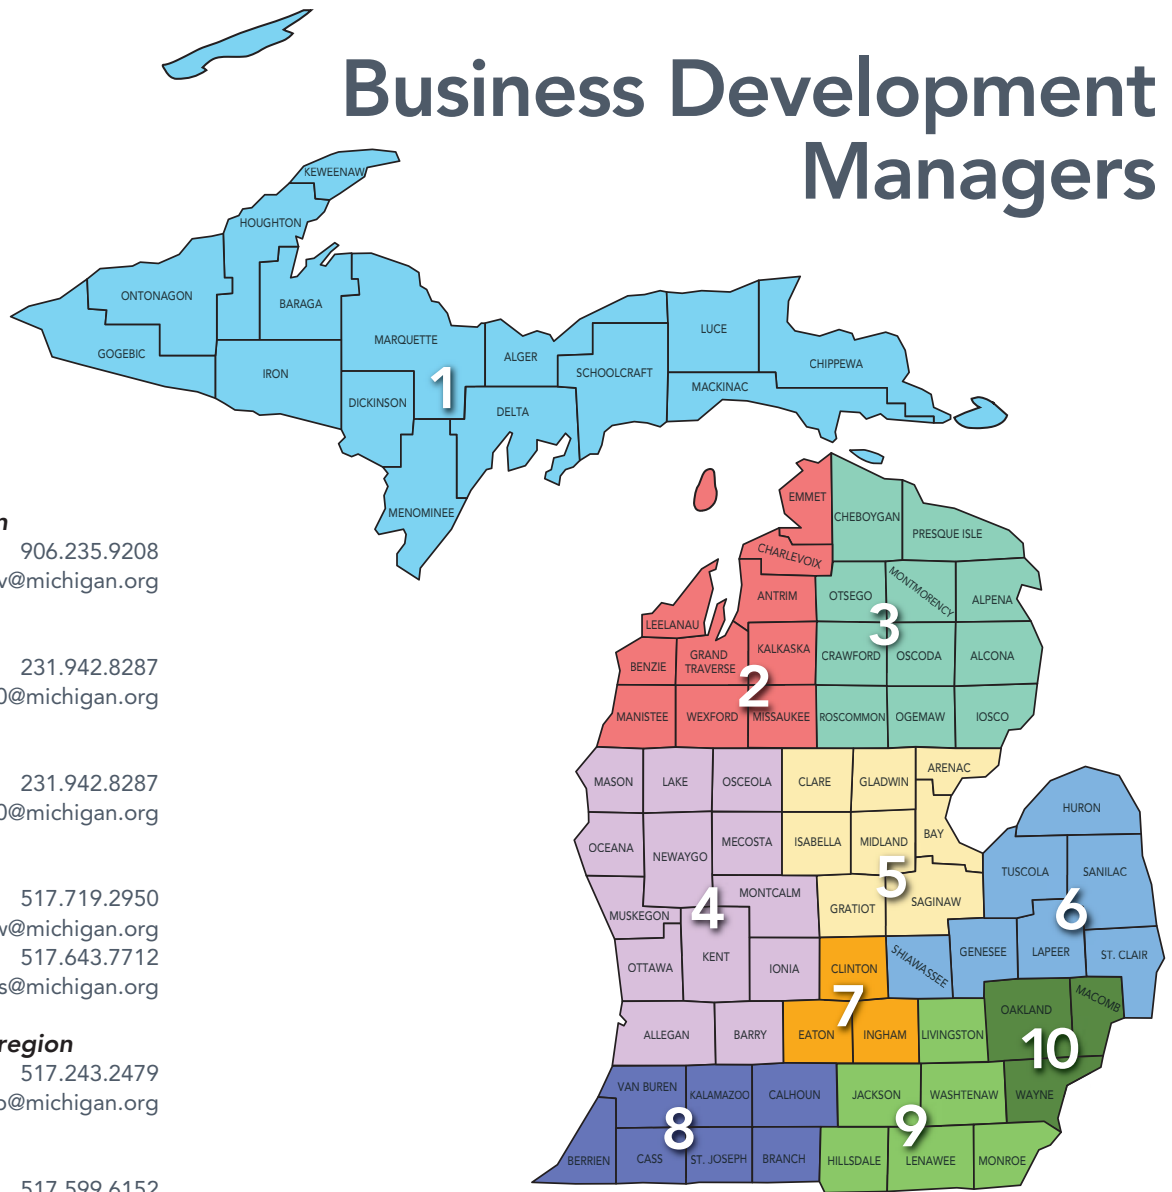

# Business Development Managers

## REGION 6

**Tyler DeBrabander:** Shiawassee County

**Joe McCulloch:** Genesee, Huron, Lapeer, Sanilac, St. Clair and Tuscola counties