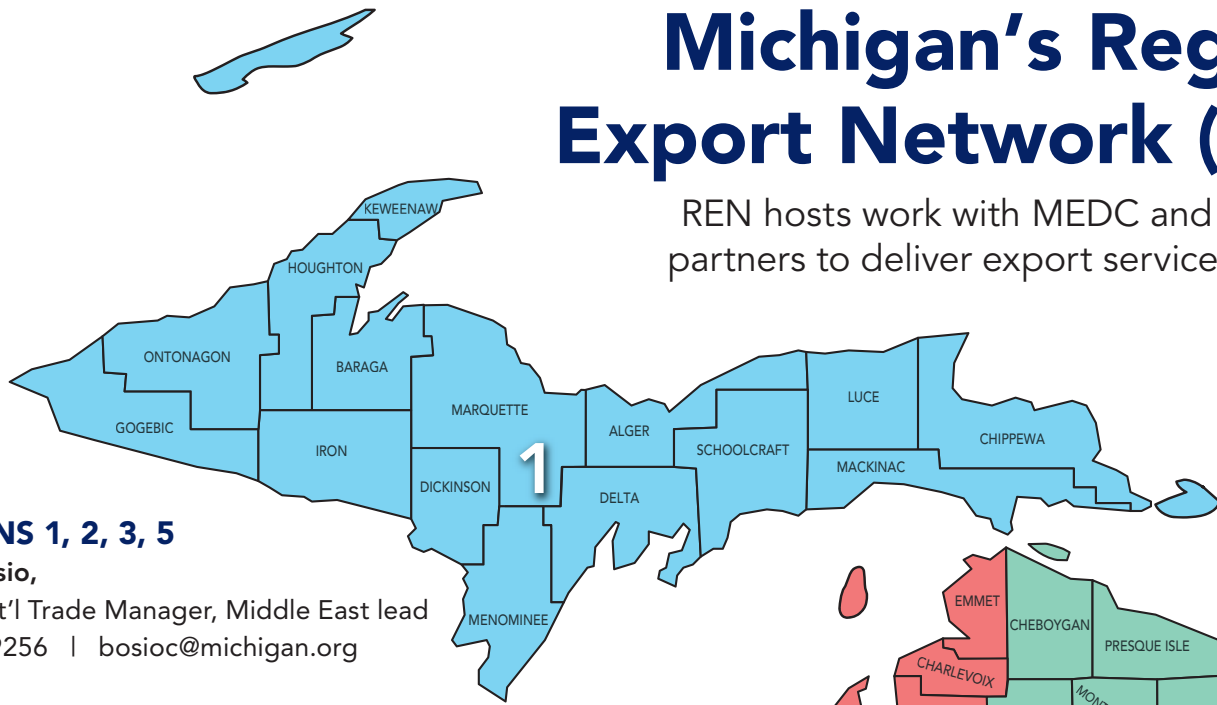

Michigan's Regional Export Network (REN)

REN hosts work with MEDC and its strategic partners to deliver export services statewide.

REGIONS 1, 2, 3, 5

Chris Bosio,
MEDC Int'l Trade Manager, Middle East lead
517.348.9256 | bosioc@michigan.org

REGIONS 4*, 8

Weiwei Lu, MEDC Int'l Trade Manager, Asia lead
616.540.4964 | luw@michigan.org

REGIONS 4*, 6, 7, 10*

Jacob Schroeder,
MEDC Int'l Trade Manager, Canada lead
517.898.7462 | schroederj4@michigan.org

REGIONAL EXPORT NETWORK PARTNERS

Regions 1, 2, 3: Networks Northwest (Traverse City)

Regions 4, 8: Grand Valley State University's Van Andel Global Trade Center (Grand Rapids)

Regions 5, 6, 7, 9: Michigan State University's Global Business Center (East Lansing)

Region 10: Automation Alley (Troy)

*Specific county/city breakdowns within each region:

REGION 4

Weiwei Lu: Allegan, Barry, Kent, Muskegon, Ottawa counties
Jacob Schroeder: Ionia, Lake, Mason, Mecosta, Montcalm, Newaygo, Oceana, Osceola counties