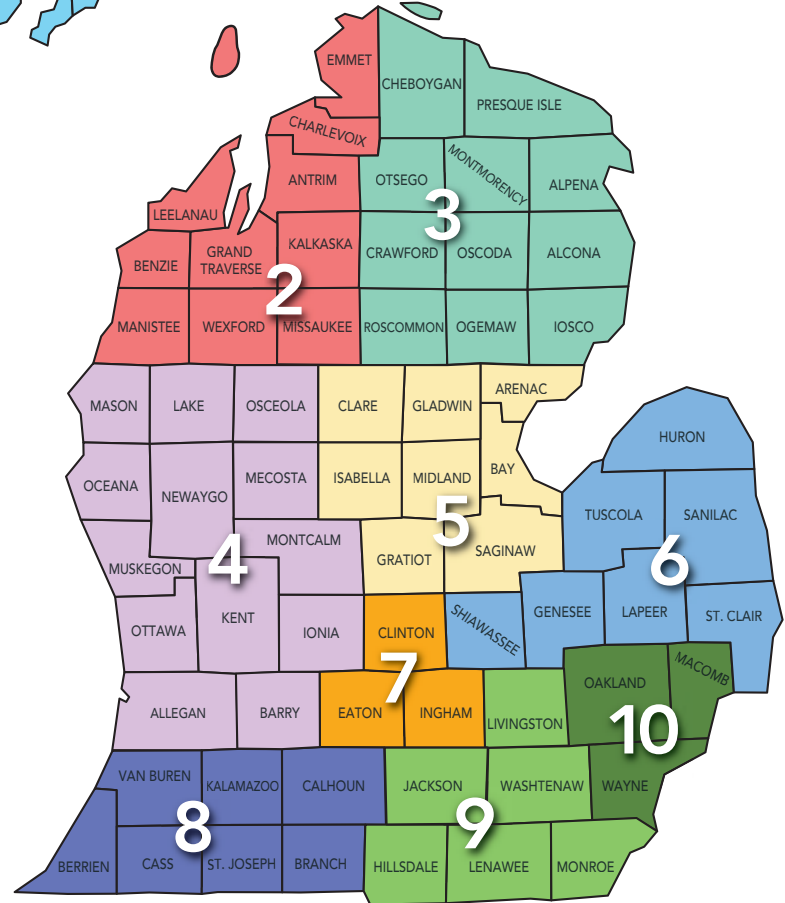

REGIONS 4*, 8

Weiwei Lu, MEDC Int'l Trade Manager, Asia lead
616.540.4964 | luw@michigan.org

REGIONS 4*, 6, 7, 10*

Jacob Schroeder,
MEDC Int'l Trade Manager, Canada lead
517.898.7462 | schroederj4@michigan.org

REGIONAL EXPORT NETWORK PARTNERS

Regions 1, 2, 3: Networks Northwest (Traverse City)

Regions 4, 8: Grand Valley State University's Van Andel Global Trade Center (Grand Rapids)

Regions 5, 6, 7, 9: Michigan State University's Global Business Center (East Lansing)

Region 10: Automation Alley (Troy)

*Specific county/city breakdowns within each region:

REGION 4

Weiwei Lu: Allegan, Barry, Kent, Muskegon, Ottawa counties
Jacob Schroeder: Ionia, Lake, Mason, Mecosta, Montcalm, Newaygo, Oceana, Osceola counties

REGION 10

David Newhouse: Oakland, Wayne counties
Jacob Schroeder: Macomb County

REGIONS

-  Upper Peninsula region
-  East Michigan region
-  Northwest region
-  South Central region
-  Northeast region
-  Southwest Michigan region
-  West Michigan region
-  Southeast Michigan region
-  East Central region
-  Detroit Metro region